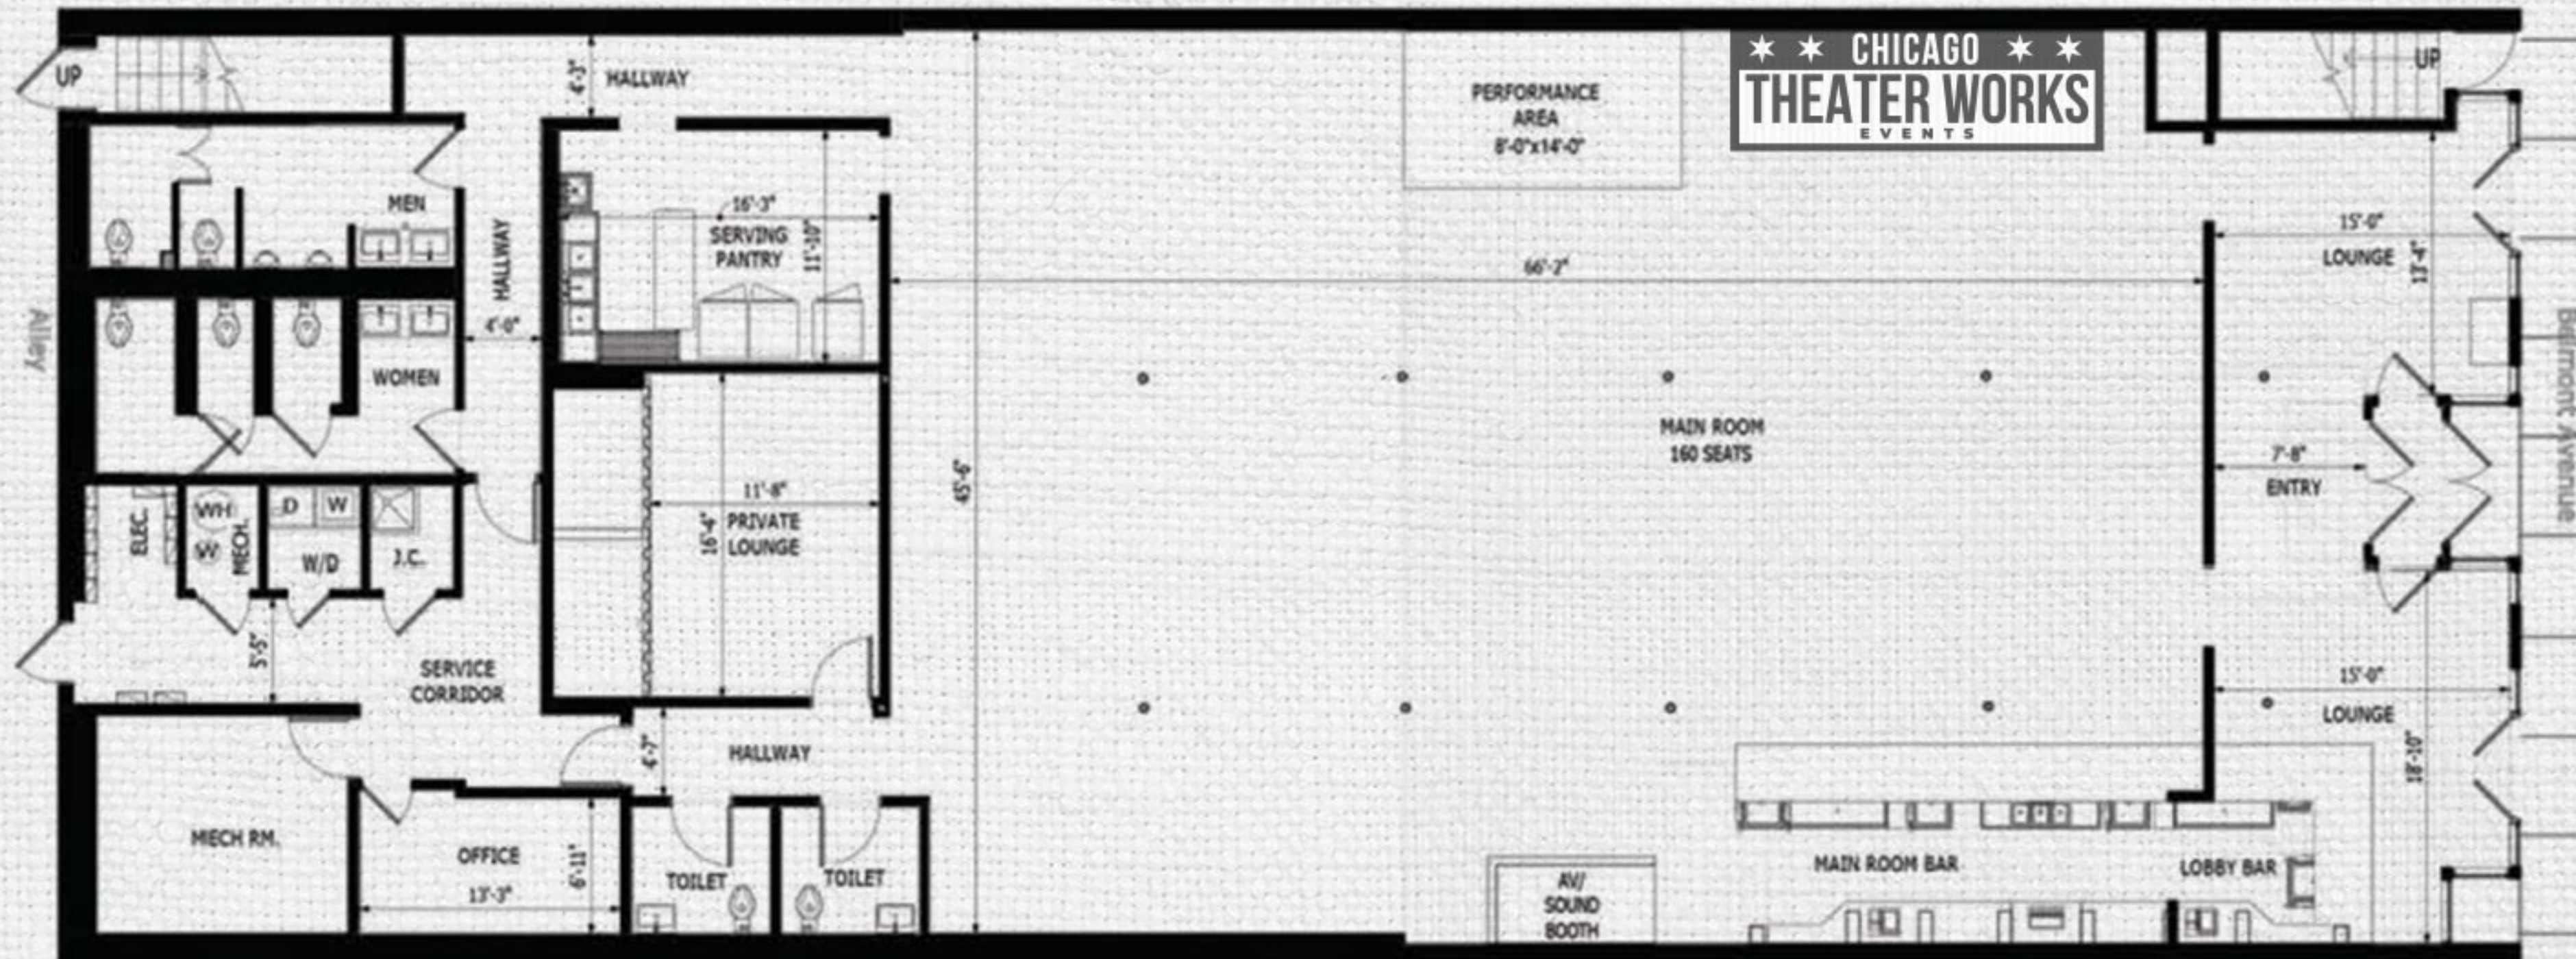

Location

We are located in Lakeview on Belmont between Sheffield and Racine. We are two/ blocks west of the Red, Brown and Purple lines. We are also on multiple 24/7 bus routes.

Restrooms

Our venue has two large restrooms and two private, unisex restrooms. There is also a dressing room with iron, steamer, washer and dryer.

Private Suite

The wedding party has access to a 150 sq/ft private suite with two private restrooms.

Parking

A surface lot 1.5 blocks away is available for rental.